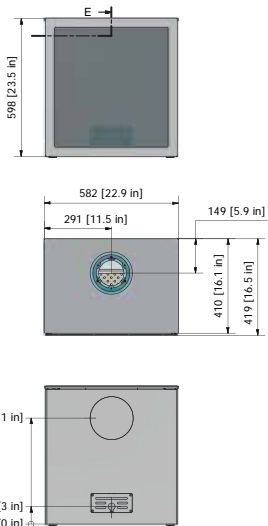

SPECIFICATIONS GAS STOVES

RAIS Q-TEE 2 GAS

TECHNICAL DATA:

HEAT		
BTu Input NG	31,4	kBTU
BTu Input LR	26	kBTU
BTu Output NG	21,5	kBTU
BTu Output LR	19,5	kBTU
Heat Output NG	7,2-21,5	kBTU
Heat Output LR	7,8-19,5	kBTU

Efficiency NG	91	%
Efficiency LR	92	%

DISTANCES TO FLAMMABLE MATERIAL

Distance to combustible side wall	9,8	inches
Distance to combustible back wall	2	inches
Corner clearance to combustible	2	inches
To non-flammable wall we recommend	2	inches

WEIGHT

Stovev	224/238/282	lb.

Option box - narrow and wide

RAIS Q-TEE 2 C GAS

TECHNICAL DATA:

HEAT		
BTu Input NG	31,4	kBTU
BTu Input LR	26	kBTU
BTu Output NG	21,5	kBTU
BTu Output LR	19,5	kBTU
Heat Output NG	7,2-21,5	kBTU
Heat Output LR	7,8-19,5	kBTU

Efficiency NG	91	%
Efficiency LR	92	%

DISTANCES TO FLAMMABLE MATERIAL

Distance to combustible side wall	9,8	inches
Distance to combustible back wall	2	inches
Corner clearance to combustible	2	inches
To non-flammable wall we recommend	2	inches

WEIGHT

Stove	244/257/319	lb.

Q-TEE 2 GAS

Q-TEE 2 GAS TALL LEGS

Q-TEE 2 GAS BASE

Q-TEE 2 C GAS

Q-TEE 2 C GAS TALL LEGS

Q-TEE 2 C GAS BASE