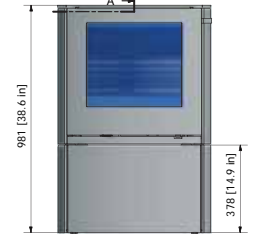

WEIGHT

Stove	308/322/381	lb.
-------	-------------	-----

Q-TEE 2

Q-TEE 2 - TALL LEGS

Q-TEE 2 - HIGH BASE

Q-TEE 2 C

Q-TEE 2 C - TALL LEGS

Q-TEE 2 C - HIGH BASE