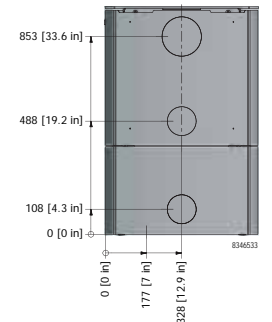

WEIGHT

Stove	308/322/381	lb.
-------	-------------	-----

Q-TEE 2

Q-TEE 2 - TALL LEGS

Q-TEE 2 - HIGH BASE

Q-TEE 2 C

Q-TEE 2 C - TALL LEGS

Q-TEE 2 C - HIGH BASE