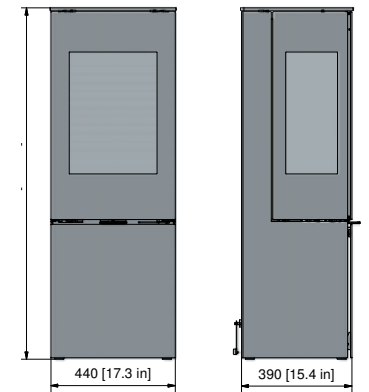

NEXO 100 GAS

NEXO 120 GAS