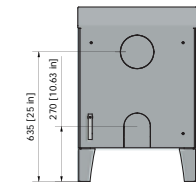

RAIS Q-TEE 2

TECHNICAL DATA:

HEAT

BTu output	20	kBTU
Heat range (min-max)	11-20	kBTU
Heating capacity (25-68 degrees F)	1000+	sq.ft
Emissions	0.7	g/hr
Efficiency		

DIMENSIONS (W-D-H)

Firebox interior	17,5/10,9/10,4	inches
Log length	13	inches
Pipe diameter	6	inches

DISTANCES TO FLAMMABLE MATERIAL

Distance to combustible side wall	14	inches
Distance to combustible back wall	12	inches
Corner clearance to combustible	13	inches
To non-flammable wall and at sides and back we recommend	2	inches

WEIGHT

Stove	275/298/342	lb.

RAIS Q-TEE 2 C

TECHNICAL DATA:

HEAT

BTu output	20	kBTU
Heat range (min-max)	11-20	kBTU
Heating capacity (25-68 degrees F)	1000+	sq.ft
Emissions	0.7	g/hr
Efficiency		

DIMENSIONS (W-D-H)

Firebox interior	17,5/10,9/10,4	inches
Log length	13	inches
Pipe diameter	6	inches

DISTANCES TO FLAMMABLE MATERIAL

Distance to combustible side wall	14	inches
Distance to combustible back wall	12	inches
Corner clearance to combustible	13,5	inches
To non-flammable wall and at sides and back we recommend	2	inches

WEIGHT

Stove	308/322/381	lb.

Q-TEE 2 - TALL LEGS