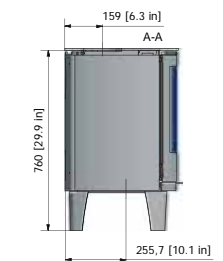

WEIGHT

Stove	308/322/381	lb.
-------	-------------	-----

Q-TEE 2

Q-TEE 2 - TALL LEGS

Q-TEE 2 - HIGH BASE

Q-TEE 2 C

Q-TEE 2 C - TALL LEGS

Q-TEE 2 C - HIGH BASE