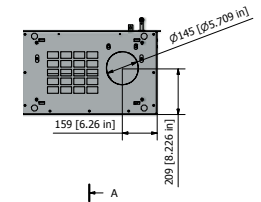

SPECIFICATIONS STOVES

RAIS NEXO

TECHNICAL DATA:

HEAT		
BTu output	20	kBTU
Heat range (min-max)	13-20	kBTU
Heating capacity (25-68 degrees F)	1000+	sq.ft
Emissions	1.1	g/hr
Efficiency	72	%

DIMENSIONS (Ø-H)		
Firebox interior	13,9-11,5-17,6	inches
Log length	10-13	inches
Pipe diameter	6	inches

DISTANCES TO FLAMMABLE MATERIAL		
Distance to combustibile side wall	20	inches
Distance to combustibile back wall	9	inches
Corner clearance to combustibile	11	inches
To non-flammable wall and at sides and back we recommend	2	inches

WEIGHT	
Stove	293/328

lb.

RAIS Q-TEE 2 INSERT

TECHNICAL DATA:

HEAT		
BTu output	20	kBTU
Heat range (min-max)	11-20	kBTU
Heating capacity (25-68 degrees F)	1000+	sq.ft
Emissions	0.7	g/hr
Efficiency	73	%

DIMENSIONS (W-D-H)		
Firebox interior	17,5/10,9/10,4	inches
Log length	13	inches
Pipe diameter	6	inches

DISTANCES TO FLAMMABLE MATERIAL		
From door to side wall	12,25	inches
Ceiling to door	56,5	inches
Distance from to wall/furnishing	36	inches
From door to floor (R=0)	9,5	inches
From door to floor (R=1.4)	0	inches

WEIGHT	
Stove	333 lb.

NEXO 100

NEXO 120