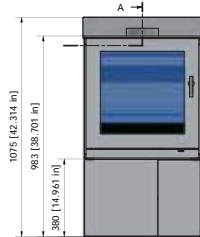

WEIGHT

Stove	308/322/381	lb.
-------	-------------	-----

Q-TEE 2

Q-TEE 2 - TALL LEGS

Q-TEE 2 - HIGH BASE

Q-TEE 2 C

Q-TEE 2 C - TALL LEGS

Q-TEE 2 C - HIGH BASE