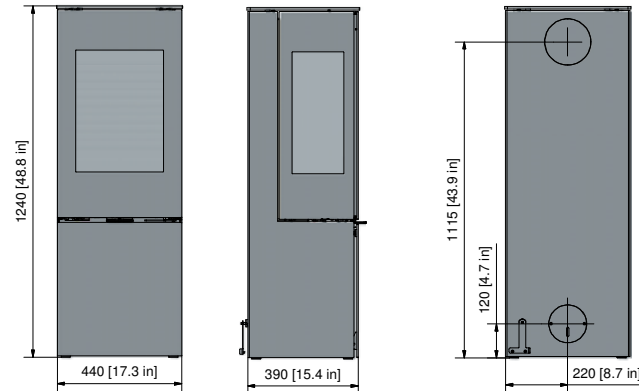

SPECIFICATIONS STOVES

RAIS NEXO

TECHNICAL DATA:

HEAT		
BTu output	20	kBTU
Heat range (min-max)	13-20	kBTU
Heating capacity (25-68 degrees F)	1000+	sq.ft
Emissions	1.1	g/hr
Efficiency	72	%

DIMENSIONS (Ø-H)		
Firebox interior	13,9-11,5-17,6	inches
Log length	10-13	inches
Pipe diameter	6	inches

DISTANCES TO FLAMMABLE MATERIAL		
Distance to combustibile side wall	20	inches
Distance to combustibile back wall	9	inches
Corner clearance to combustibile	11	inches
To non-flammable wall and at sides and back we recommend	2	inches

WEIGHT	
Stove	293/328

lb.

RAIS Q-TEE 2 INSERT

TECHNICAL DATA:

HEAT		
BTu output	20	kBTU
Heat range (min-max)	11-20	kBTU
Heating capacity (25-68 degrees F)	1000+	sq.ft
Emissions	0.7	g/hr
Efficiency	73	%

DIMENSIONS (W-D-H)		
Firebox interior	17,5/10,9/10,4	inches
Log length	13	inches
Pipe diameter	6	inches

DISTANCES TO FLAMMABLE MATERIAL		
From door to side wall	12,25	inches
Ceiling to door	56,5	inches
Distance from to wall/furnishing	36	inches
From door to floor (R=0)	9,5	inches
From door to floor (R=1.4)	0	inches

WEIGHT	
Stove	333 lb.

NEXO 100

NEXO 120