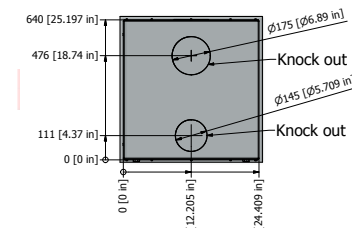

SPECIFICATIONS STOVES

RAIS NEXO

TECHNICAL DATA:

HEAT		
BTu output	20	kBTU
Heat range (min-max)	13-20	kBTU
Heating capacity (25-68 degrees F)	1000+	sq.ft
Emissions	1.1	g/hr
Efficiency	72	%

DIMENSIONS (Ø-H)		
Firebox interior	13,9-11,5-17,6	inches
Log length	10-13	inches
Pipe diameter	6	inches

DISTANCES TO FLAMMABLE MATERIAL		
Distance to combustibile side wall	20	inches
Distance to combustibile back wall	9	inches
Corner clearance to combustibile	11	inches
To non-flammable wall and at sides and back we recommend	2	inches

WEIGHT	
Stove	293/328

lb.

RAIS Q-TEE 2 INSERT

TECHNICAL DATA:

HEAT		
BTu output	20	kBTU
Heat range (min-max)	11-20	kBTU
Heating capacity (25-68 degrees F)	1000+	sq.ft
Emissions	0.7	g/hr
Efficiency	73	%

DIMENSIONS (W-D-H)		
Firebox interior	17,5/10,9/10,4	inches
Log length	13	inches
Pipe diameter	6	inches

DISTANCES TO FLAMMABLE MATERIAL		
From door to side wall	12,25	inches
Ceiling to door	56,5	inches
Distance from to wall/furnishing	36	inches
From door to floor (R=0)	9,5	inches
From door to floor (R=1.4)	0	inches

WEIGHT	
Stove	333 lb.

NEXO 100

NEXO 120