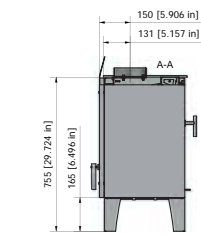

RAIS Q-TEE 2

TECHNICAL DATA:

HEAT

BTu output	20	kBTU
Heat range (min-max)	11-20	kBTU
Heating capacity (25-68 degrees F)	1000+	sq.ft
Emissions	0.7	g/hr
Efficiency		

DIMENSIONS (W-D-H)

Firebox interior	17,5/10,9/10,4	inches
Log length	13	inches
Pipe diameter	6	inches

DISTANCES TO FLAMMABLE MATERIAL

Distance to combustible side wall	14	inches
Distance to combustible back wall	12	inches
Corner clearance to combustible	13	inches
To non-flammable wall and at sides and back we recommend	2	inches

WEIGHT

Stove	275/298/342	lb.

RAIS Q-TEE 2 C

TECHNICAL DATA:

HEAT

BTu output	20	kBTU
Heat range (min-max)	11-20	kBTU
Heating capacity (25-68 degrees F)	1000+	sq.ft
Emissions	0.7	g/hr
Efficiency		

DIMENSIONS (W-D-H)

Firebox interior	17,5/10,9/10,4	inches
Log length	13	inches
Pipe diameter	6	inches

DISTANCES TO FLAMMABLE MATERIAL

Distance to combustible side wall	14	inches
Distance to combustible back wall	12	inches
Corner clearance to combustible	13,5	inches
To non-flammable wall and at sides and back we recommend	2	inches

WEIGHT

Stove	308/322/381	lb.

Q-TEE 2 - TALL LEGS