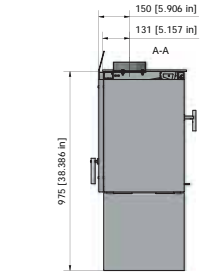

WEIGHT

Stove	308/322/381	lb.
-------	-------------	-----

Q-TEE 2

Q-TEE 2 - TALL LEGS

Q-TEE 2 - HIGH BASE

Q-TEE 2 C

Q-TEE 2 C - TALL LEGS

Q-TEE 2 C - HIGH BASE