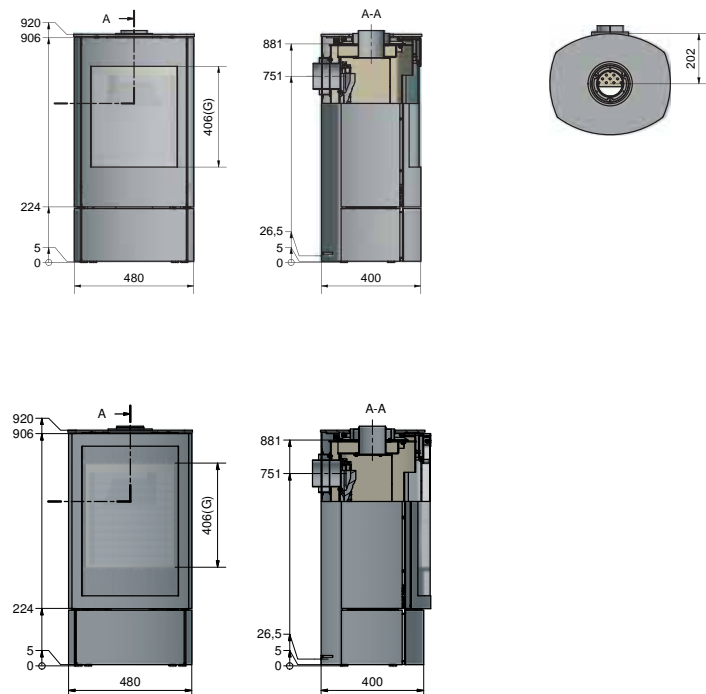

SPECIFICATIONS GAS STOVES

RAIS CARO 90 GAS

TECHNICAL DATA:

HEAT

BTu Input NG	31,4	kBTU
BTu Input LR	26	kBTU
BTu Output NG	21,5	kBTU
BTu Output LR	19,5	kBTU
Heat Output NG	7,2-21,5	kBTU
Heat Output LR	7,8-19,5	kBTU

Efficiency NG	91	%
Efficiency LR	92	%

DISTANCES TO FLAMMABLE MATERIAL

Distance to combustible side wall	9,8	inches
Distance to combustible back wall	2	inches
Corner clearance to combustible	2	inches
To non-flammable wall we recommend	2	inches

WEIGHT

Stove	238/264	lb.
Top Plate (Steel)	33	lb.