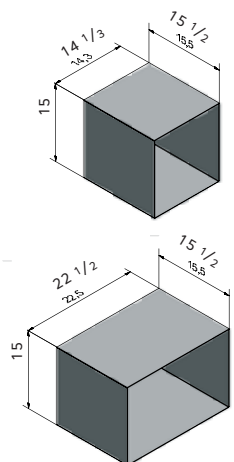

SPECIFICATIONS GAS STOVES

RAIS Q-TEE 2 GAS

TECHNICAL DATA:

HEAT		
BTu Input NG	31,4	kBTU
BTu Input LR	26	kBTU
BTu Output NG	21,5	kBTU
BTu Output LR	19,5	kBTU
Heat Output NG	7,2-21,5	kBTU
Heat Output LR	7,8-19,5	kBTU

Efficiency NG	91	%
Efficiency LR	92	%

DISTANCES TO FLAMMABLE MATERIAL

Distance to combustible side wall	9,8	inches
Distance to combustible back wall	2	inches
Corner clearance to combustible	2	inches
To non-flammable wall we recommend	2	inches

WEIGHT

Stovev	224/238/282	lb.

Option box - narrow and wide