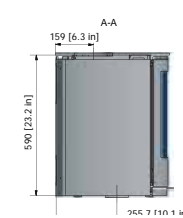

WEIGHT

Stove	308/322/381	lb.
-------	-------------	-----

Q-TEE 2

Q-TEE 2 - TALL LEGS

Q-TEE 2 - HIGH BASE

Q-TEE 2 C

Q-TEE 2 C - TALL LEGS

Q-TEE 2 C - HIGH BASE