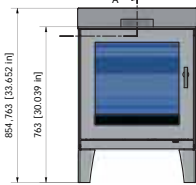

Q-TEE 2 - TALL LEGS