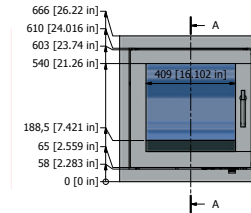

SPECIFICATIONS STOVES

RAIS NEXO

TECHNICAL DATA:

HEAT		
BTu output	20	kBTU
Heat range (min-max)	13-20	kBTU
Heating capacity (25-68 degrees F)	1000+	sq.ft
Emissions	1.1	g/hr
Efficiency	72	%

DIMENSIONS (Ø-H)		
Firebox interior	13,9-11,5-17,6	inches
Log length	10-13	inches
Pipe diameter	6	inches

DISTANCES TO FLAMMABLE MATERIAL		
Distance to combustibile side wall	20	inches
Distance to combustibile back wall	9	inches
Corner clearance to combustibile	11	inches
To non-flammable wall and at sides and back we recommend	2	inches

WEIGHT	
Stove	293/328

lb.

RAIS Q-TEE 2 INSERT

TECHNICAL DATA:

HEAT		
BTu output	20	kBTU
Heat range (min-max)	11-20	kBTU
Heating capacity (25-68 degrees F)	1000+	sq.ft
Emissions	0.7	g/hr
Efficiency	73	%

DIMENSIONS (W-D-H)		
Firebox interior	17,5/10,9/10,4	inches
Log length	13	inches
Pipe diameter	6	inches

DISTANCES TO FLAMMABLE MATERIAL		
From door to side wall	12,25	inches
Ceiling to door	56,5	inches
Distance from to wall/furnishing	36	inches
From door to floor (R=0)	9,5	inches
From door to floor (R=1.4)	0	inches

WEIGHT	
Stove	333 lb.

NEXO 100

NEXO 120