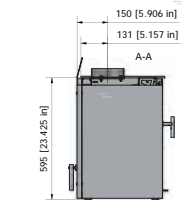

WEIGHT

Stove	308/322/381	lb.

Q-TEE 2