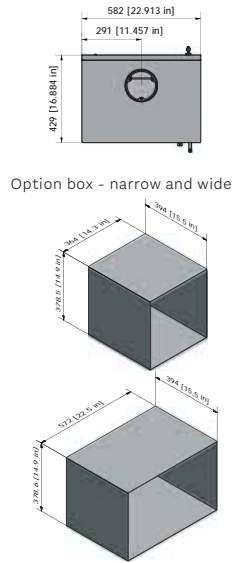

Q-TEE 2 - HIGH BASE

RAIS Q-TEE 2

TECHNICAL DATA:

HEAT

BTu output	20	kBTU
Heat range (min-max)	11-20	kBTU
Heating capacity (25-68 degrees F)	1000+	sq.ft
Emissions	0.7	g/hr
Efficiency		

DIMENSIONS (W-D-H)

Firebox interior	17,5/10,9/10,4	inches
Log length	13	inches
Pipe diameter	6	inches

DISTANCES TO FLAMMABLE MATERIAL

Distance to combustible side wall	14	inches
Distance to combustible back wall	12	inches
Corner clearance to combustible	13	inches
To non-flammable wall and at sides and back we recommend	2	inches

WEIGHT

Stove	275/298/342	lb.