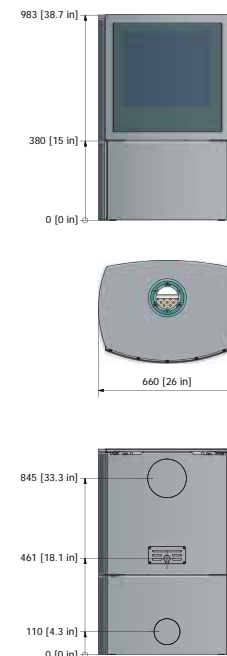

Q-TEE 2 C GAS BASE