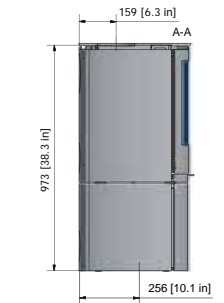

WEIGHT

Stove	308/322/381	lb.
-------	-------------	-----

Q-TEE 2

Q-TEE 2 - TALL LEGS

Q-TEE 2 - HIGH BASE

Q-TEE 2 C

Q-TEE 2 C - TALL LEGS

Q-TEE 2 C - HIGH BASE