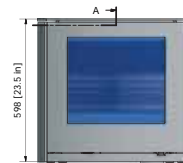

WEIGHT

Stove	308/322/381	lb.
-------	-------------	-----

Q-TEE 2

Q-TEE 2 - TALL LEGS

Q-TEE 2 - HIGH BASE

Q-TEE 2 C

Q-TEE 2 C - TALL LEGS

Q-TEE 2 C - HIGH BASE