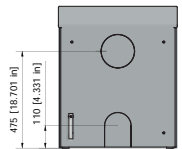

WEIGHT

Stove	308/322/381	lb.

Q-TEE 2