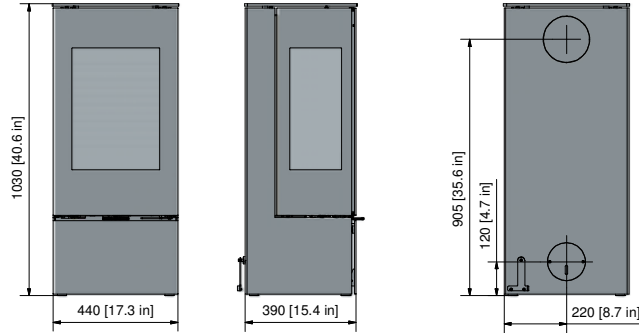

SPECIFICATIONS STOVES

RAIS NEXO

TECHNICAL DATA:

HEAT		
BTu output	20	kBTU
Heat range (min-max)	13-20	kBTU
Heating capacity (25-68 degrees F)	1000+	sq.ft
Emissions	1.1	g/hr
Efficiency	72	%

DIMENSIONS (Ø-H)		
Firebox interior	13,9-11,5-17,6	inches
Log length	10-13	inches
Pipe diameter	6	inches

DISTANCES TO FLAMMABLE MATERIAL		
Distance to combustibile side wall	20	inches
Distance to combustibile back wall	9	inches
Corner clearance to combustibile	11	inches
To non-flammable wall and at sides and back we recommend	2	inches

WEIGHT	
Stove	293/328

lb.

RAIS Q-TEE 2 INSERT

TECHNICAL DATA:

HEAT		
BTu output	20	kBTU
Heat range (min-max)	11-20	kBTU
Heating capacity (25-68 degrees F)	1000+	sq.ft
Emissions	0.7	g/hr
Efficiency	73	%

DIMENSIONS (W-D-H)		
Firebox interior	17,5/10,9/10,4	inches
Log length	13	inches
Pipe diameter	6	inches

DISTANCES TO FLAMMABLE MATERIAL		
From door to side wall	12,25	inches
Ceiling to door	56,5	inches
Distance from to wall/furnishing	36	inches
From door to floor (R=0)	9,5	inches
From door to floor (R=1.4)	0	inches

WEIGHT	
Stove	333 lb.

NEXO 100