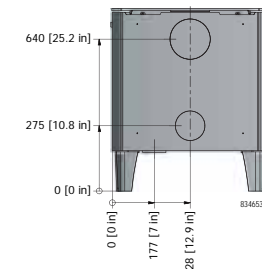

WEIGHT

Stove	308/322/381	lb.
-------	-------------	-----

Q-TEE 2

Q-TEE 2 - TALL LEGS

Q-TEE 2 - HIGH BASE

Q-TEE 2 C

Q-TEE 2 C - TALL LEGS

Q-TEE 2 C - HIGH BASE