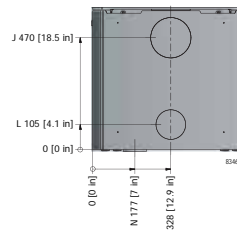

WEIGHT

Stove	308/322/381	lb.
-------	-------------	-----

Q-TEE 2

Q-TEE 2 - TALL LEGS

Q-TEE 2 - HIGH BASE

Q-TEE 2 C

Q-TEE 2 C - TALL LEGS

Q-TEE 2 C - HIGH BASE