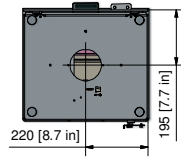

SPECIFICATIONS STOVES

RAIS NEXO

TECHNICAL DATA:

HEAT		
BTu output	20	kBTU
Heat range (min-max)	13-20	kBTU
Heating capacity (25-68 degrees F)	1000+	sq.ft
Emissions	1.1	g/hr
Efficiency	72	%

DIMENSIONS (Ø-H)		
Firebox interior	13,9-11,5-17,6	inches
Log length	10-13	inches
Pipe diameter	6	inches

DISTANCES TO FLAMMABLE MATERIAL		
Distance to combustibile side wall	20	inches
Distance to combustibile back wall	9	inches
Corner clearance to combustibile	11	inches
To non-flammable wall and at sides and back we recommend	2	inches

WEIGHT	
Stove	293/328