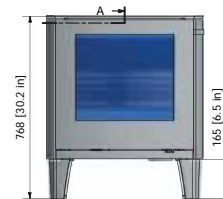

WEIGHT

Stove	308/322/381	lb.
-------	-------------	-----

Q-TEE 2

Q-TEE 2 - TALL LEGS

Q-TEE 2 - HIGH BASE

Q-TEE 2 C

Q-TEE 2 C - TALL LEGS

Q-TEE 2 C - HIGH BASE