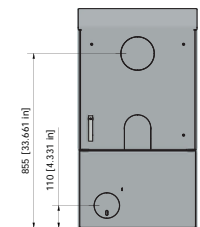

WEIGHT

Stove	308/322/381	lb.
-------	-------------	-----

Q-TEE 2

Q-TEE 2 - TALL LEGS

Q-TEE 2 - HIGH BASE

Q-TEE 2 C

Q-TEE 2 C - TALL LEGS

Q-TEE 2 C - HIGH BASE