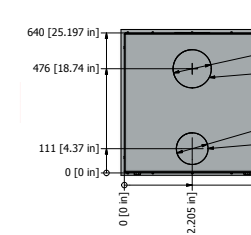

SPECIFICATIONS STOVES

RAIS NEXO

TECHNICAL DATA:

HEAT		
BTu output	20	kBTU
Heat range (min-max)	13-20	kBTU
Heating capacity (25-68 degrees F)	1000+	sq.ft
Emissions	1.1	g/hr
Efficiency	72	%

DIMENSIONS (Ø-H)		
Firebox interior	13,9-11,5-17,6	inches
Log length	10-13	inches
Pipe diameter	6	inches

DISTANCES TO FLAMMABLE MATERIAL		
Distance to combustibile side wall	20	inches
Distance to combustibile back wall	9	inches
Corner clearance to combustibile	11	inches
To non-flammable wall and at sides and back we recommend	2	inches

WEIGHT	
Stove	293/328

lb.

RAIS Q-TEE 2 INSERT

TECHNICAL DATA:

HEAT		
BTu output	20	kBTU
Heat range (min-max)	11-20	kBTU
Heating capacity (25-68 degrees F)	1000+	sq.ft
Emissions	0.7	g/hr
Efficiency	73	%

DIMENSIONS (W-D-H)		
Firebox interior	17,5/10,9/10,4	inches
Log length	13	inches
Pipe diameter	6	inches

DISTANCES TO FLAMMABLE MATERIAL		
From door to side wall	12,25	inches
Ceiling to door	56,5	inches
Distance from to wall/furnishing	36	inches
From door to floor (R=0)	9,5	inches
From door to floor (R=1.4)	0	inches

WEIGHT	
Stove	333 lb.

NEXO 100

NEXO 120