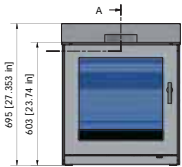

WEIGHT

Stove	308/322/381	lb.

Q-TEE 2