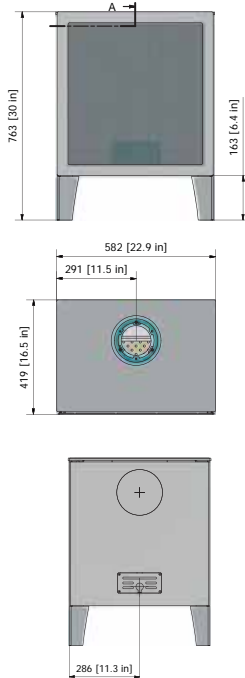

Q-TEE 2 GAS TALL LEGS